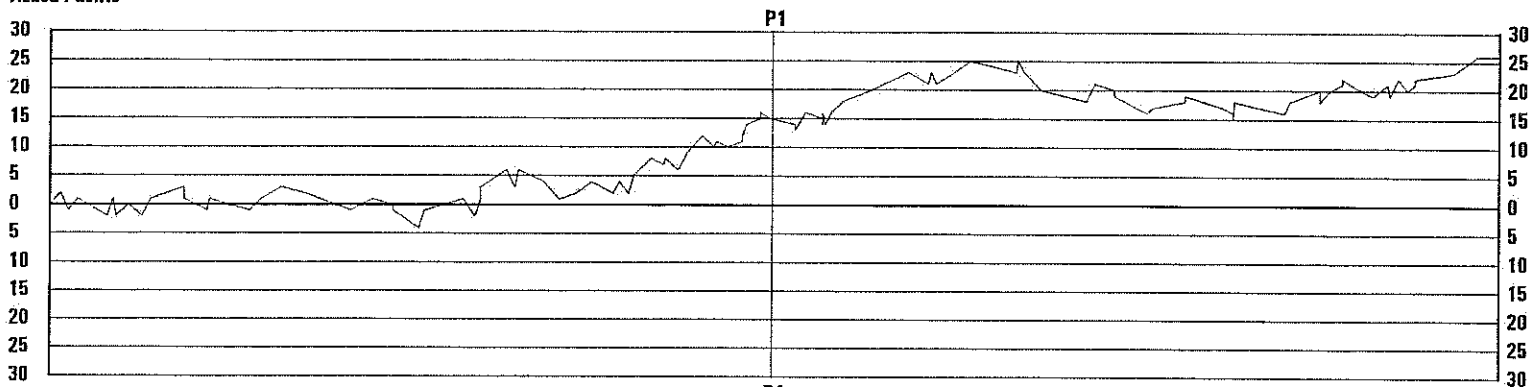

Azusa Pacific vs. Concordia

DATE: 01/29/1999 TIME: 7:30 PM SITE: Azusa, CA

Num	Name	POS
4*	Kevin Daley	F
45*	Justin Leslie	C
13*	Jerome Joseph	G
44*	Jason Boswell	G
55*	T.J. Walker	G
33	Corey Smith	G
30	Damian Raibon	F
52	Matt Reed	C
11	Jon Dean	G
22	Owen Healy	F
3	Ryan Smith	G
20	Brian Gianello	F
53	Gary Dredge	C

Num	Name	POS
40*	Jat Quillen	F
42*	Brian Vander Wal	F
5*	Josh Giles	G
30*	Joel Burgess	G
33*	Matt Sebastian	G
20	Amir Law	F
0	Tyler Ream	F
44	Harald Hofmann	C
10	Jeff Postlmayr	G
24	Tyson Aye	G
34	Chris Clausen	G

SCORING TIMELINE

Azusa Pacific

Concordia

	##	Name	Action	Score	Clock	Score	##	Name	Action
	13	J Joseph	Layup(R) Made	2	1 19:41	0			
(J Leslie Assist)	4	K Daley	FG Made	2	1 19:29	3	30	J Burgess	3Pt Made (J Quillen Assist)
	55	T Walker	3Pt Made	4	1 19:13	3			
(T Walker Assist)	13	J Joseph	FG Made	4	1 18:24	6	5	J Giles	3Pt Made
(J Boswell Assist)	44	J Boswell	3Pt Made	7	1 18:15	6			
	55	T Walker	FG Made	7	1 18:09	9	30	J Burgess	3Pt Made (J Giles Assist)
	13	J Joseph	FG Made	9	1 17:49	9			
	44	J Boswell	3Pt Made	9	1 17:26	11	5	J Giles	Layup(L) Made
(J Boswell Assist)	55	T Walker	FG Made	12	1 17:11	11			
	55	T Walker	Layup(R) Made	14	1 16:16	11			
	40	J Quillen	Layup(R) Made	14	1 16:16	13	40	J Quillen	Layup(R) Made (B V Wal Assist)
	33	M Sebastian	FG Made	14	1 15:38	15	33	M Sebastian	FG Made
	55	T Walker	FG Made	16	1 15:33	15			
	5	J Giles	FT Made	16	1 15:03	16	5	J Giles	FT Made
	44	H Hofmann	FT Made	16	1 14:26	17	44	H Hofmann	FT Made
	13	J Joseph	FG Made	18	1 14:07	17			
	55	T Walker	FG Made	20	1 13:34	17			
	44	H Hofmann	FT Made	20	1 12:54	18	44	H Hofmann	FT Made
	55	T Walker	FG Made	20	1 11:38	21	5	J Giles	3Pt Made
	30	J Burgess	FT Made	22	1 11:02	21	30	J Burgess	FT Made
	30	J Burgess	FT Made	22	1 10:29	22	30	J Burgess	FT Made
	30	J Burgess	FT Made	22	1 10:29	23	30	J Burgess	FT Made
	33	M Sebastian	3Pt Made	22	1 9:46	26	33	M Sebastian	3Pt Made
	33	C Smith	3Pt Made	25	1 9:37	26			
	33	C Smith	FG Made	27	1 8:32	26			
	30	J Burgess	3Pt Made	27	1 8:13	29	30	J Burgess	3Pt Made (J Quillen Assist)
	55	T Walker	FG Made	29	1 8:06	29			
	55	T Walker	FT Made	29	1 8:04	29			
	33	C Smith	FT Made	30	1 8:04	29			
	33	C Smith	FT Made	31	1 8:04	29			
	55	T Walker	3Pt Made	32	1 8:04	29			
	55	T Walker	3Pt Made	35	1 7:20	29			
	5	J Giles	3Pt Made	35	1 7:07	32	5	J Giles	3Pt Made
	33	C Smith	3Pt Made	38	1 7:00	32			
	24	T Aye	FG Made	38	1 6:18	34	24	T Aye	FG Made
	33	M Sebastian	3Pt Made	38	1 5:53	37	33	M Sebastian	3Pt Made (J Giles Assist)
	22	O Healy	FT Made	39	1 5:25	37			
	13	J Joseph	FG Made	41	1 4:59	37			
	44	H Hofmann	FG Made	41	1 4:24	39	44	H Hofmann	FG Made (J Giles Assist)
	55	T Walker	FG Made	43	1 4:13	39			
	40	J Quillen	FG Made	43	1 3:58	41	40	J Quillen	FG Made (T Aye Assist)
	13	J Joseph	3Pt Made	46	1 3:50	41			
	13	J Joseph	3Pt Made	49	1 3:21	41			
	44	H Hofmann	FT Made	49	1 3:00	42	44	H Hofmann	FT Made
	55	T Walker	FT Made	50	1 2:57	42			
	33	M Sebastian	FG Made	50	1 2:36	44	33	M Sebastian	FG Made (H Hofmann Assist)
	55	T Walker	3Pt Made	53	1 2:21	44